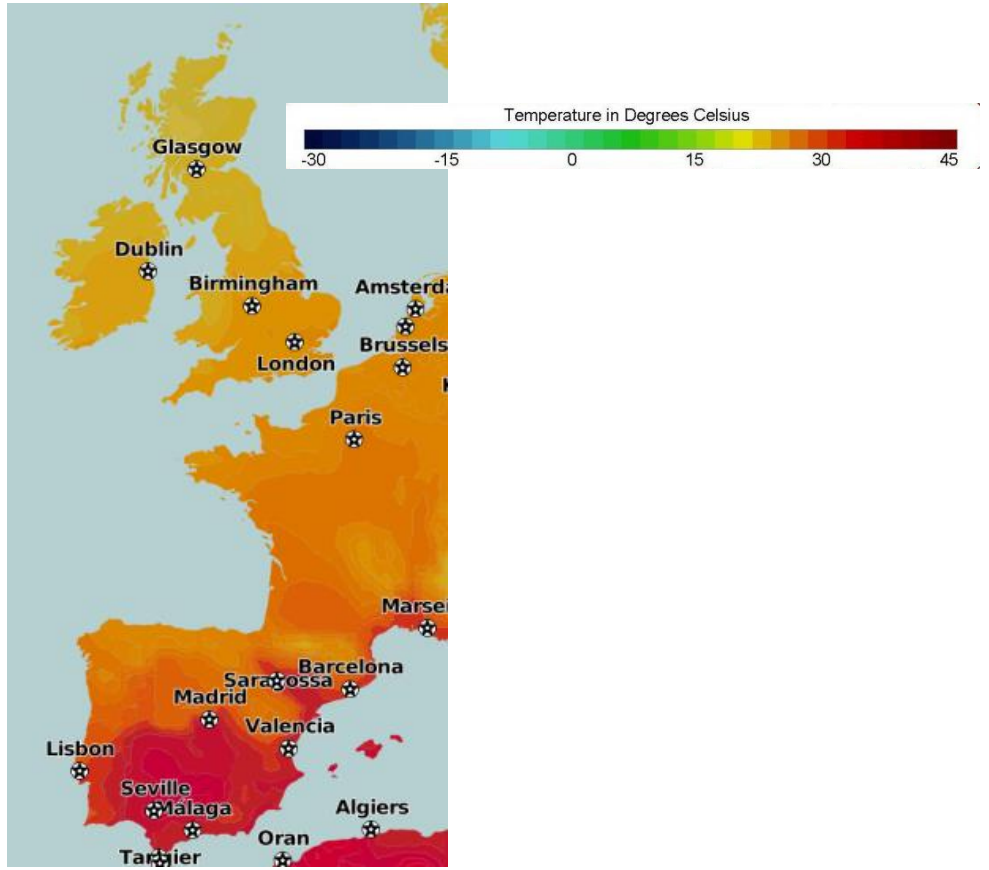

Physical Geography: Terrain/Landscape UK

Physical Geography: Terrain/Landscape SPAIN

Physical Geography: Climate

UK & SPAIN

Average Temperature
January

Average Temperature
July

Average Rainfall
January

Average Rainfall
July

Physical Geography: Land Use UK

Physical Geography: Land Use SPAIN

Human Geography: Settlements UK

More red = more people!

Human Geography: Settlements SPAIN

More red = more people!

SPAIN

UK