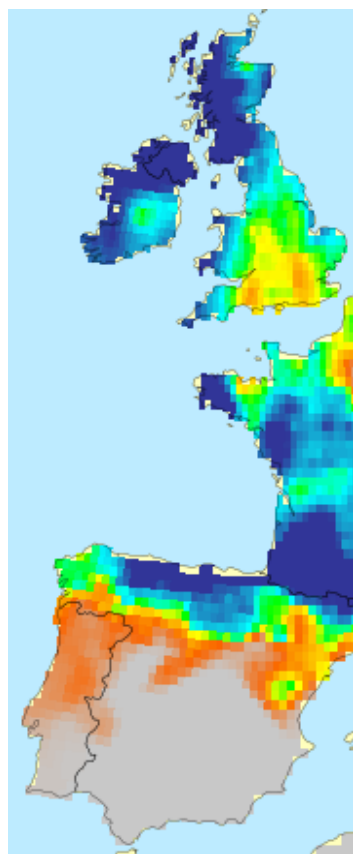

Physical Geography: Terrain/Landscape UK

Physical Geography: Terrain/Landscape SPAIN

Physical Geography: Climate

UK & SPAIN

Average Temperature
January

Average Temperature
July

Average Rainfall
January

Average Rainfall
July

Physical Geography: Land Use UK

Physical Geography: Land Use SPAIN

Human Geography: Settlements UK

More red = more people!

Human Geography: Settlements SPAIN

More red = more people!

SPAIN

UK