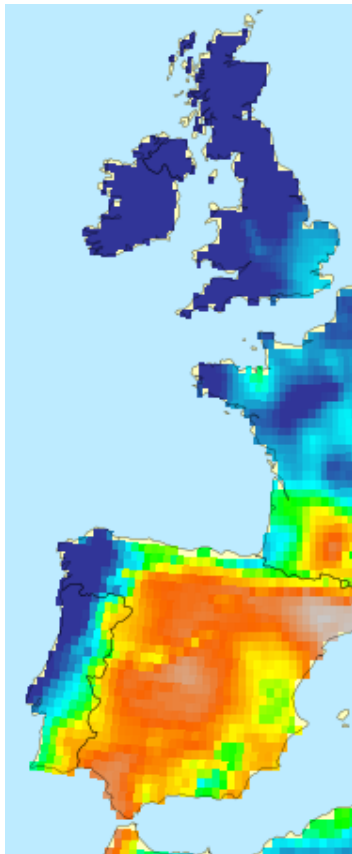

Physical Geography: Terrain/Landscape UK

Physical Geography: Terrain/Landscape SPAIN

Physical Geography: Climate

UK & SPAIN

Average Temperature
January

Average Temperature
July

Average Rainfall
January

Average Rainfall
July

Physical Geography: Land Use UK

Physical Geography: Land Use SPAIN

Human Geography: Settlements UK

More red = more people!

Human Geography: Settlements SPAIN

More red = more people!

SPAIN

UK